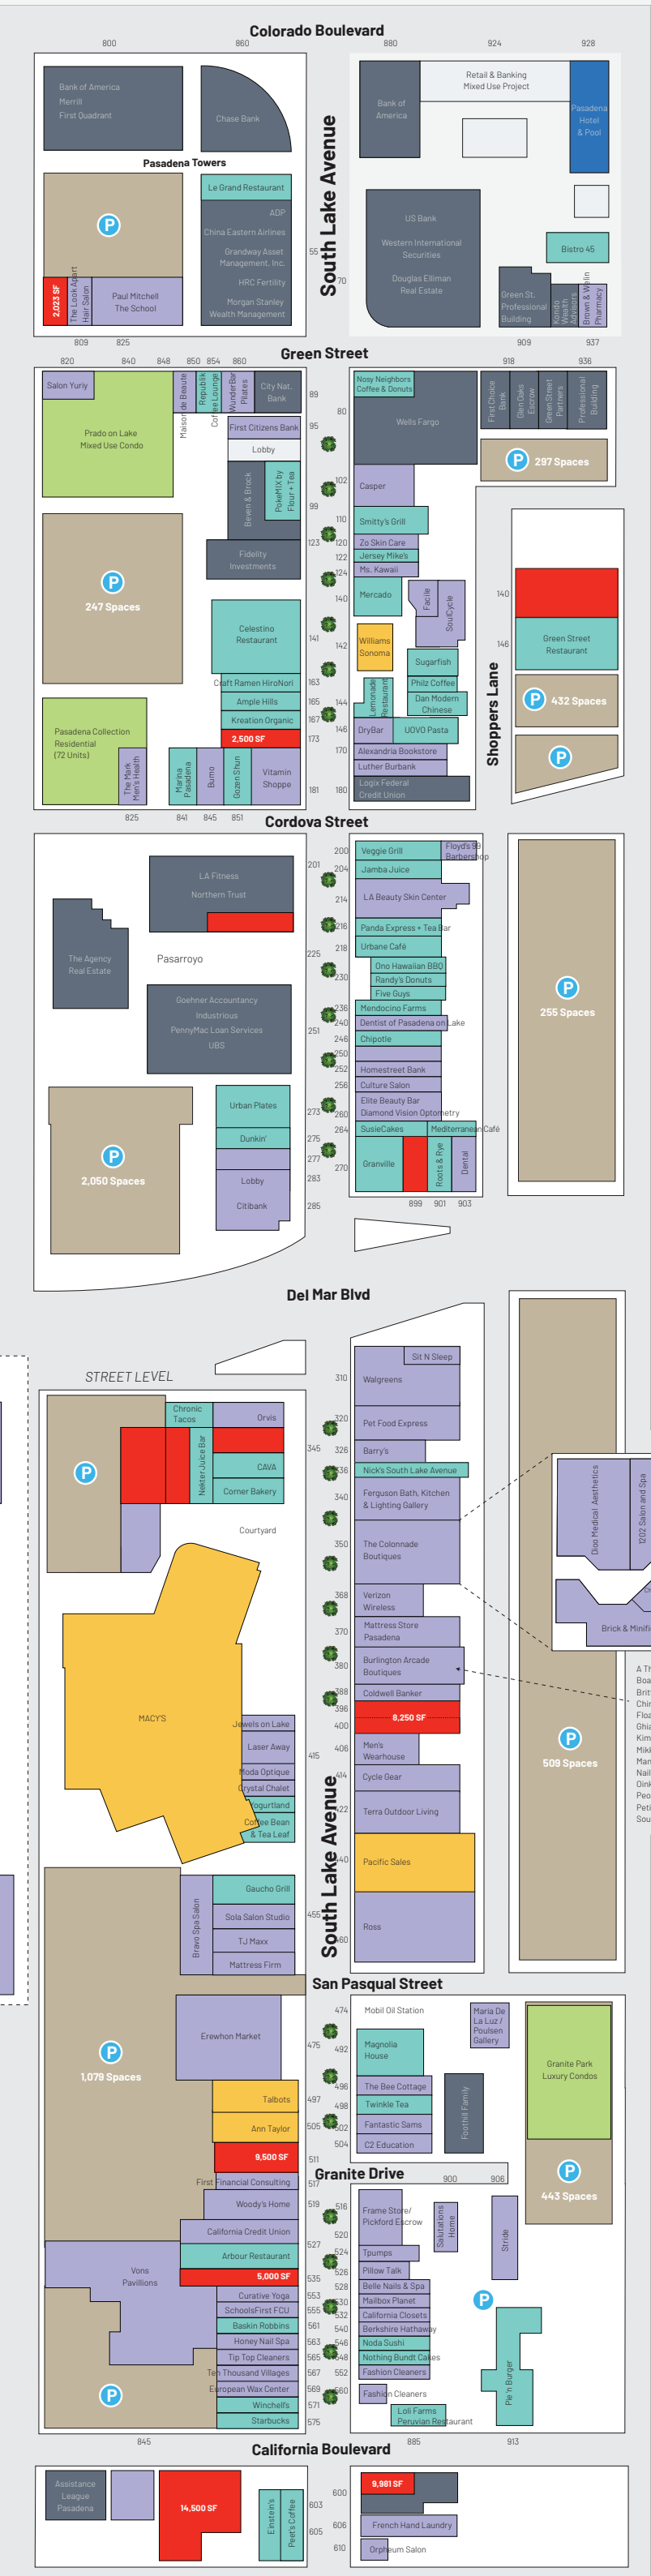

Discover South Lake Avenue

Retail Leasing Opportunities Guide

Anchor Retail	Restaurants
Other Retail	Office
Residential	Hotel
VACANT	

For property information and more, visit www.SouthLakeAvenue.org
626.792.1259
*Map updated December, 2024

*Map not to scale

A Thoughtful Collective
Boat House Barbershop
Brittini Brenes Atelier
Chingsam Boutique
Flat Coffee Shop
Ghiala Cashmere
Kimono No Kobeya
Mikko Hair Creation
Mandarin Coffee Stand
NailBox Pasadena
OmMoo Tea Bar
Peony Couture
Petite Pebbles
South Lake Tailor