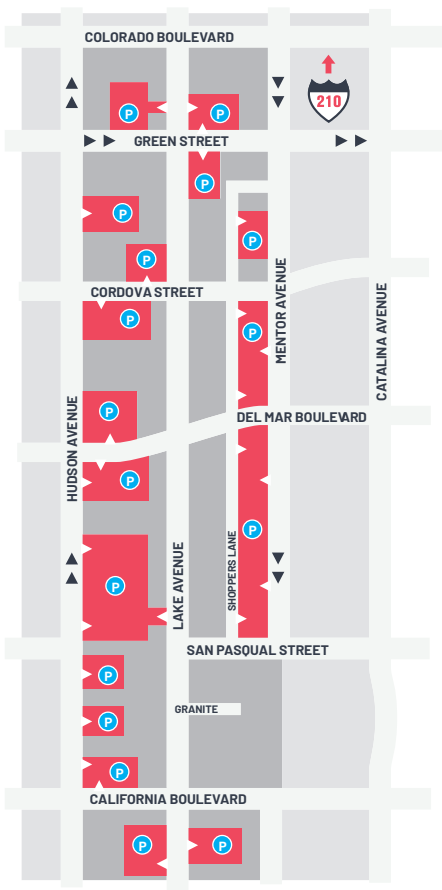

# Discover South Lake Avenue:

A Unique Blend of Pasadena in 12 Blocks!

South Lake Avenue hosts a unique blend of shopping, dining, professional services and urban living all within 12 blocks in the City of Pasadena.

#### Parking Map Guide

- Parking
- Entrance to Parking
- One-Way Street

85 Shops & Boutiques

65 Food & Dining Options

54 Health + Beauty Shops

17 Parking Structures

Scan QR code or visit [www.SouthLakeAvenue.org](http://www.SouthLakeAvenue.org) for complete directory.

# Discover South Lake Avenue

## Holidayfest!

Enjoy this annual holiday block party on South Lake Avenue! South Lake's Holidayfest offers free admission, live music, in-store promotions, holiday festivities, a raffle with prizes and more.